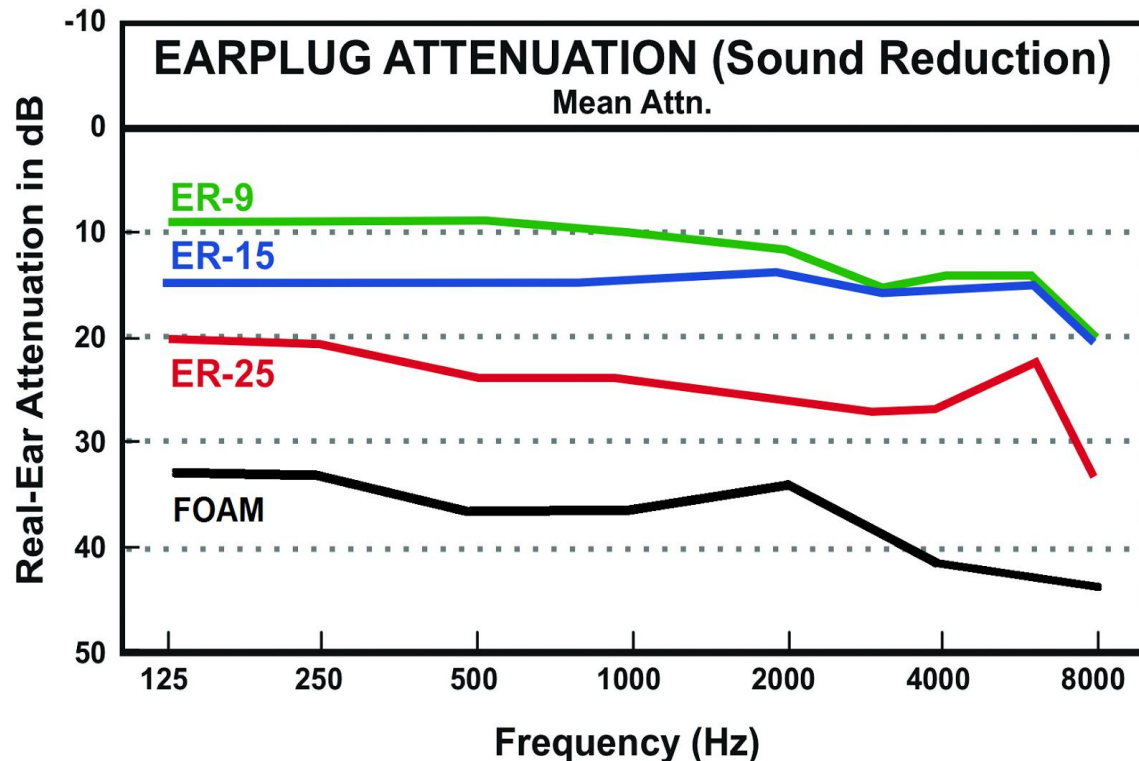

Musicians Earplugs

Etymotic Research Musicians Earplugs™ Frequency Response

Custom Musicians Earplugs™ Filter Options

9dB Least reduction *ideal for singers and acoustic performers*

15dB Flattest response *preferred by most performers and engineers*

25dB More protection *safer for louder performers and concert crew*

Compare with standard foam earplugs

Approx. 30 - 42 dB attenuation with significant muffling in high range